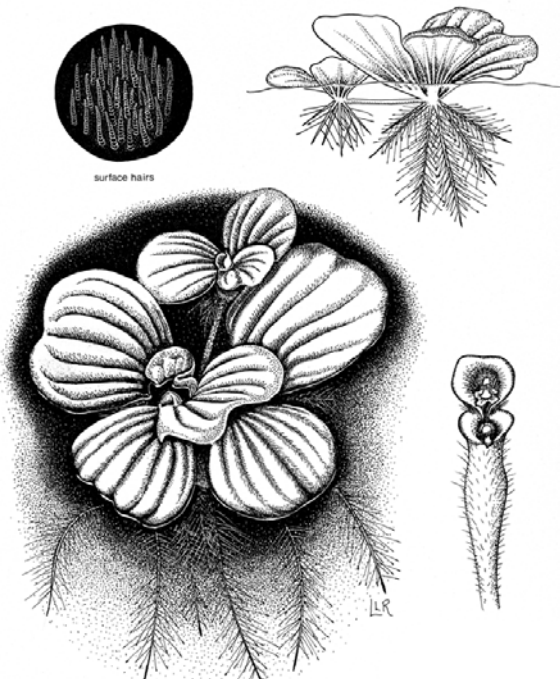

Pistia stratiotes

Common names:

Water lettuce
Tropical duckweed

Origin:

Nativity unknown, but possibly South America, Africa, Southeastern US

Key features:

Free floating plant that resembles a head of lettuce

Stems: Roots are long and feathery

Leaves: Leaves are fleshy and covered with dense white hairs and have parallel venation

Flowers: Several male flowers form a whorl around a spike with one female flower below them

Fruits/Seeds: Fruit are light green berries that produce 0.04 inch (1 mm) brown seeds

Reproduction: Seeds and stolons

Easily confused with:

None

Photo by Leslie J. Mehrhoff

Photo by Leslie J. Mehrhoff

Copyright 1991 Univ. of Florida
Center for Aquatic and Invasive Plants

Pistia stratiotes
Water lettuce